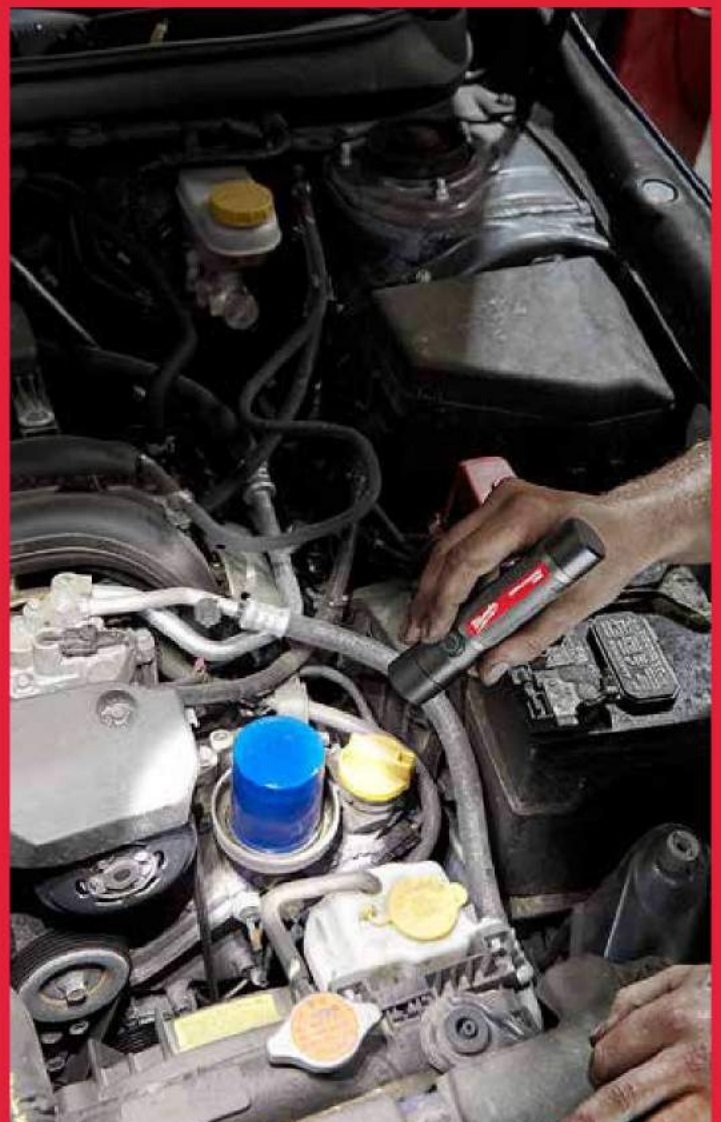

INHALT:

- 1 x L4FMLED,
- 1 x L4HL, 2 x L4 B3,
- 4 Helm-Clips,
- 1 x USB - Ladekabel